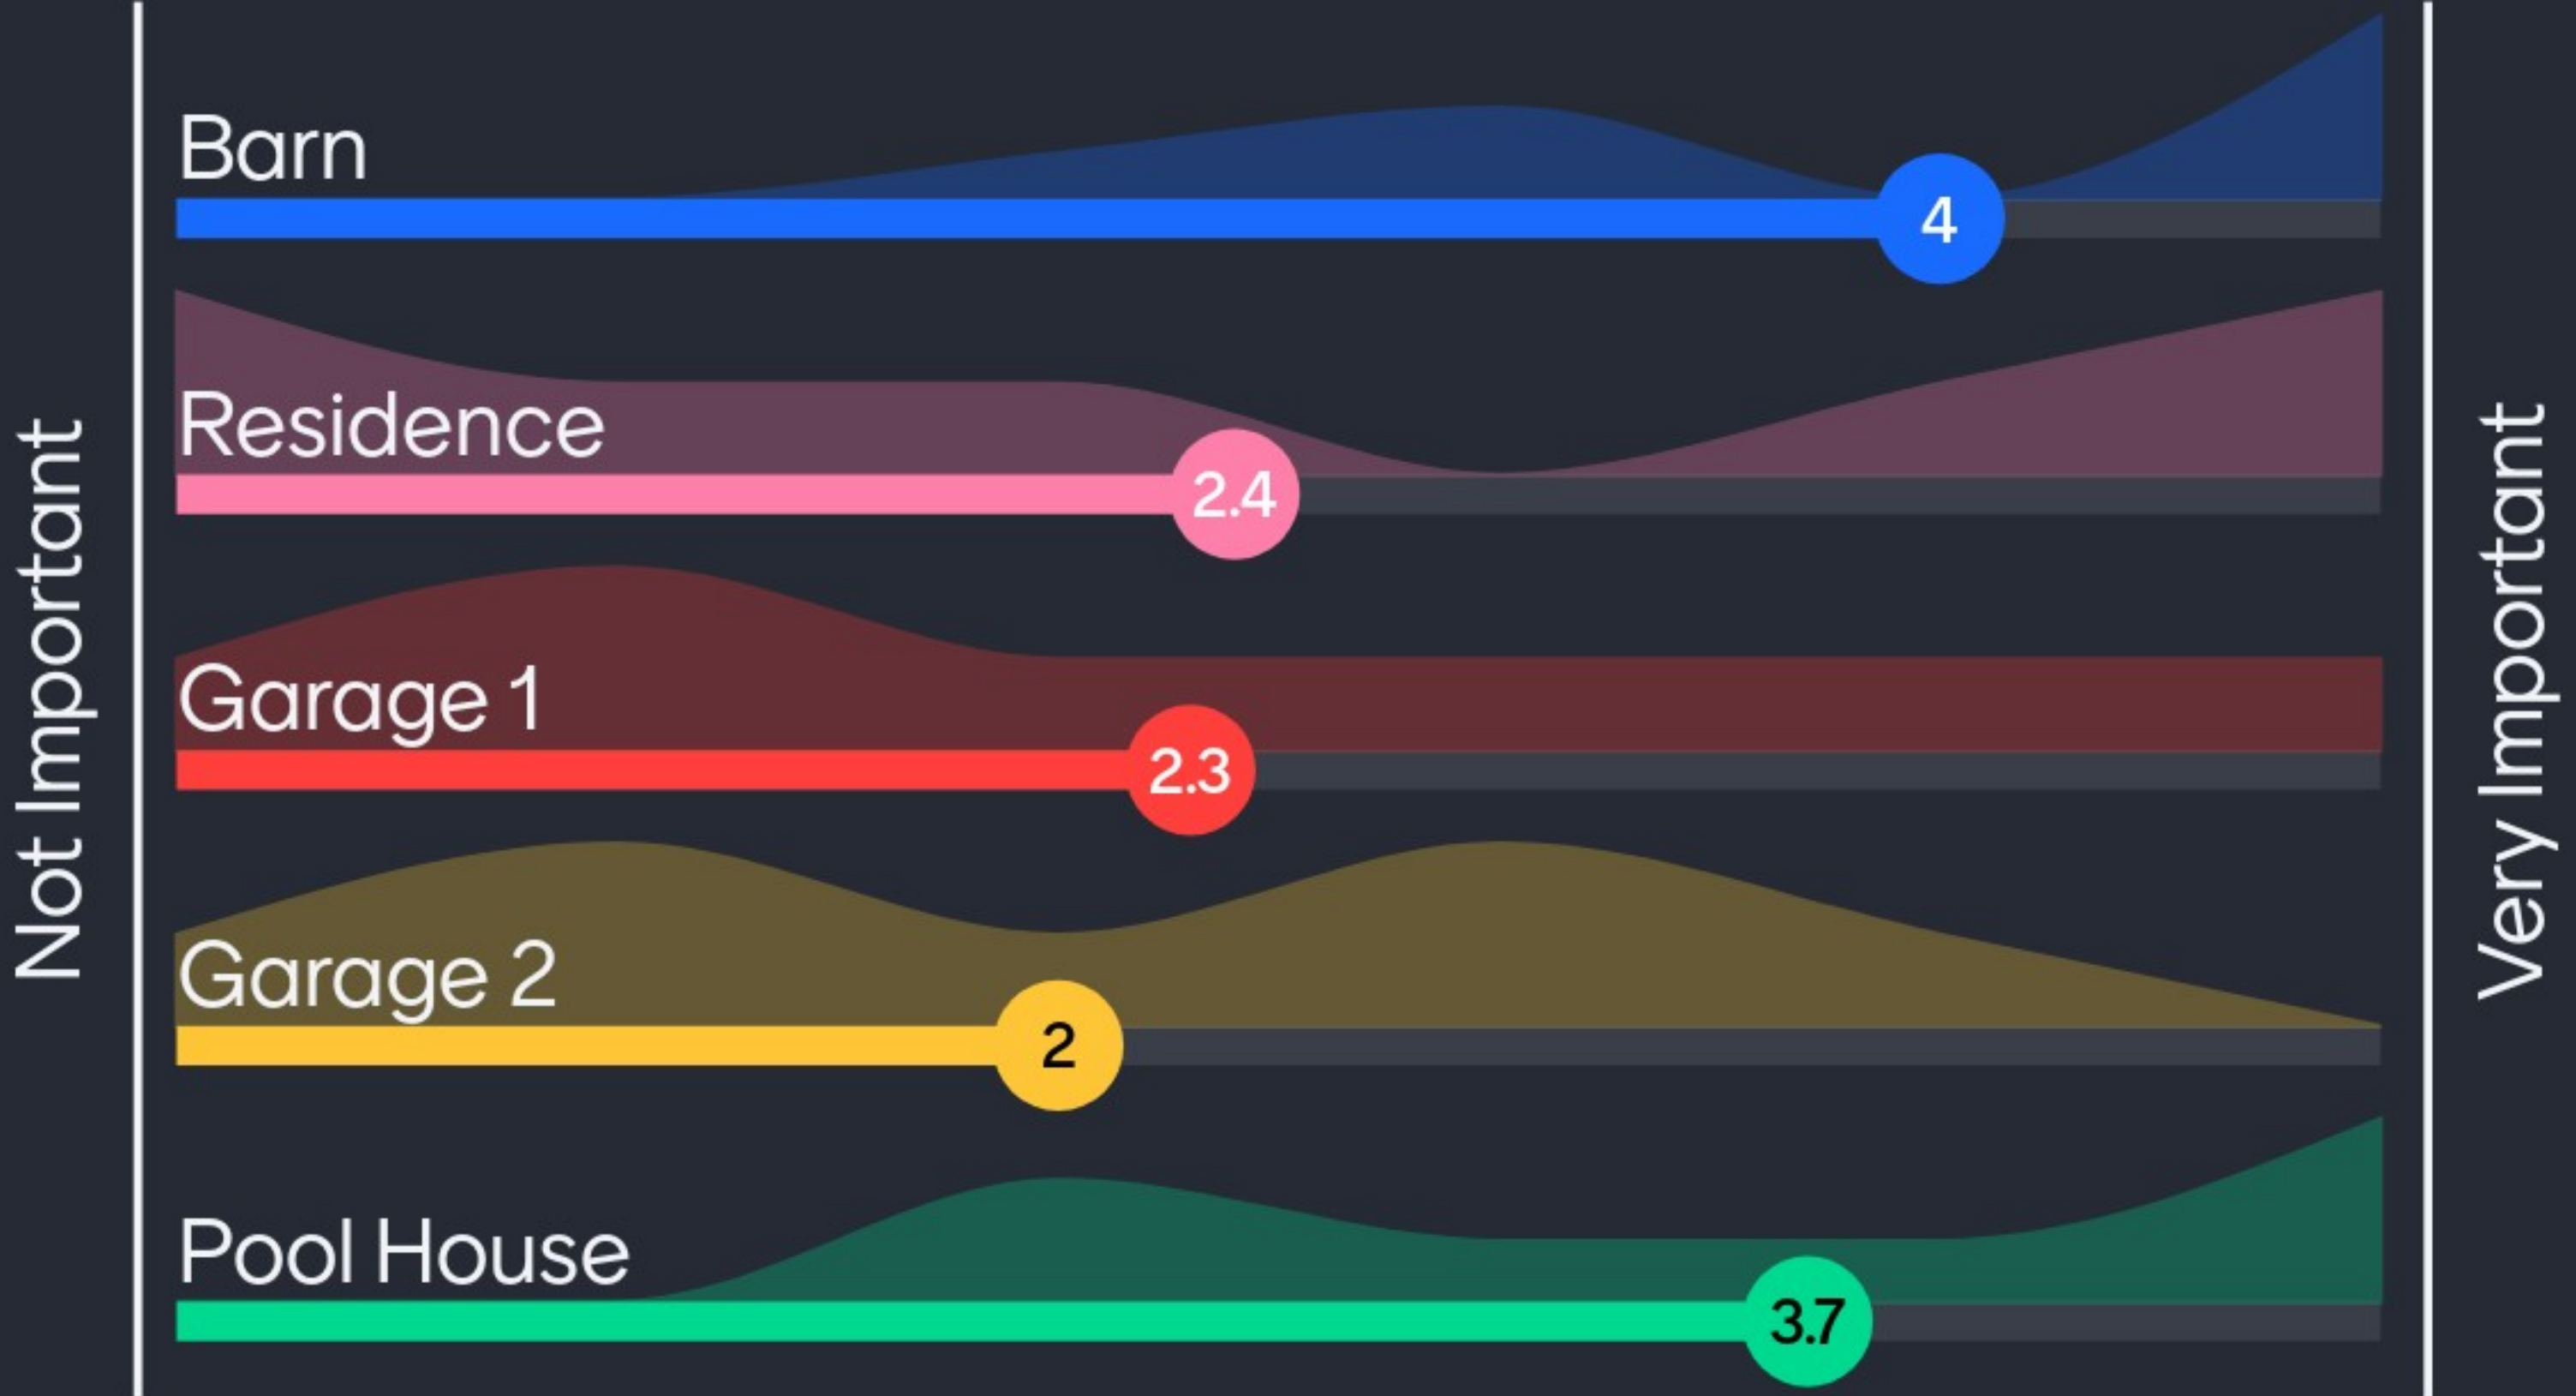

# What type of character fits best at Beaton Hill Park?

NATURAL

URBAN

# Rank your park priorities for Big Rock Park South from most to least important.

# What type of character fits best at Big Rock Park South?

NATURAL

URBAN

# How important is it to preserve the existing buildings at Big Rock Park South?