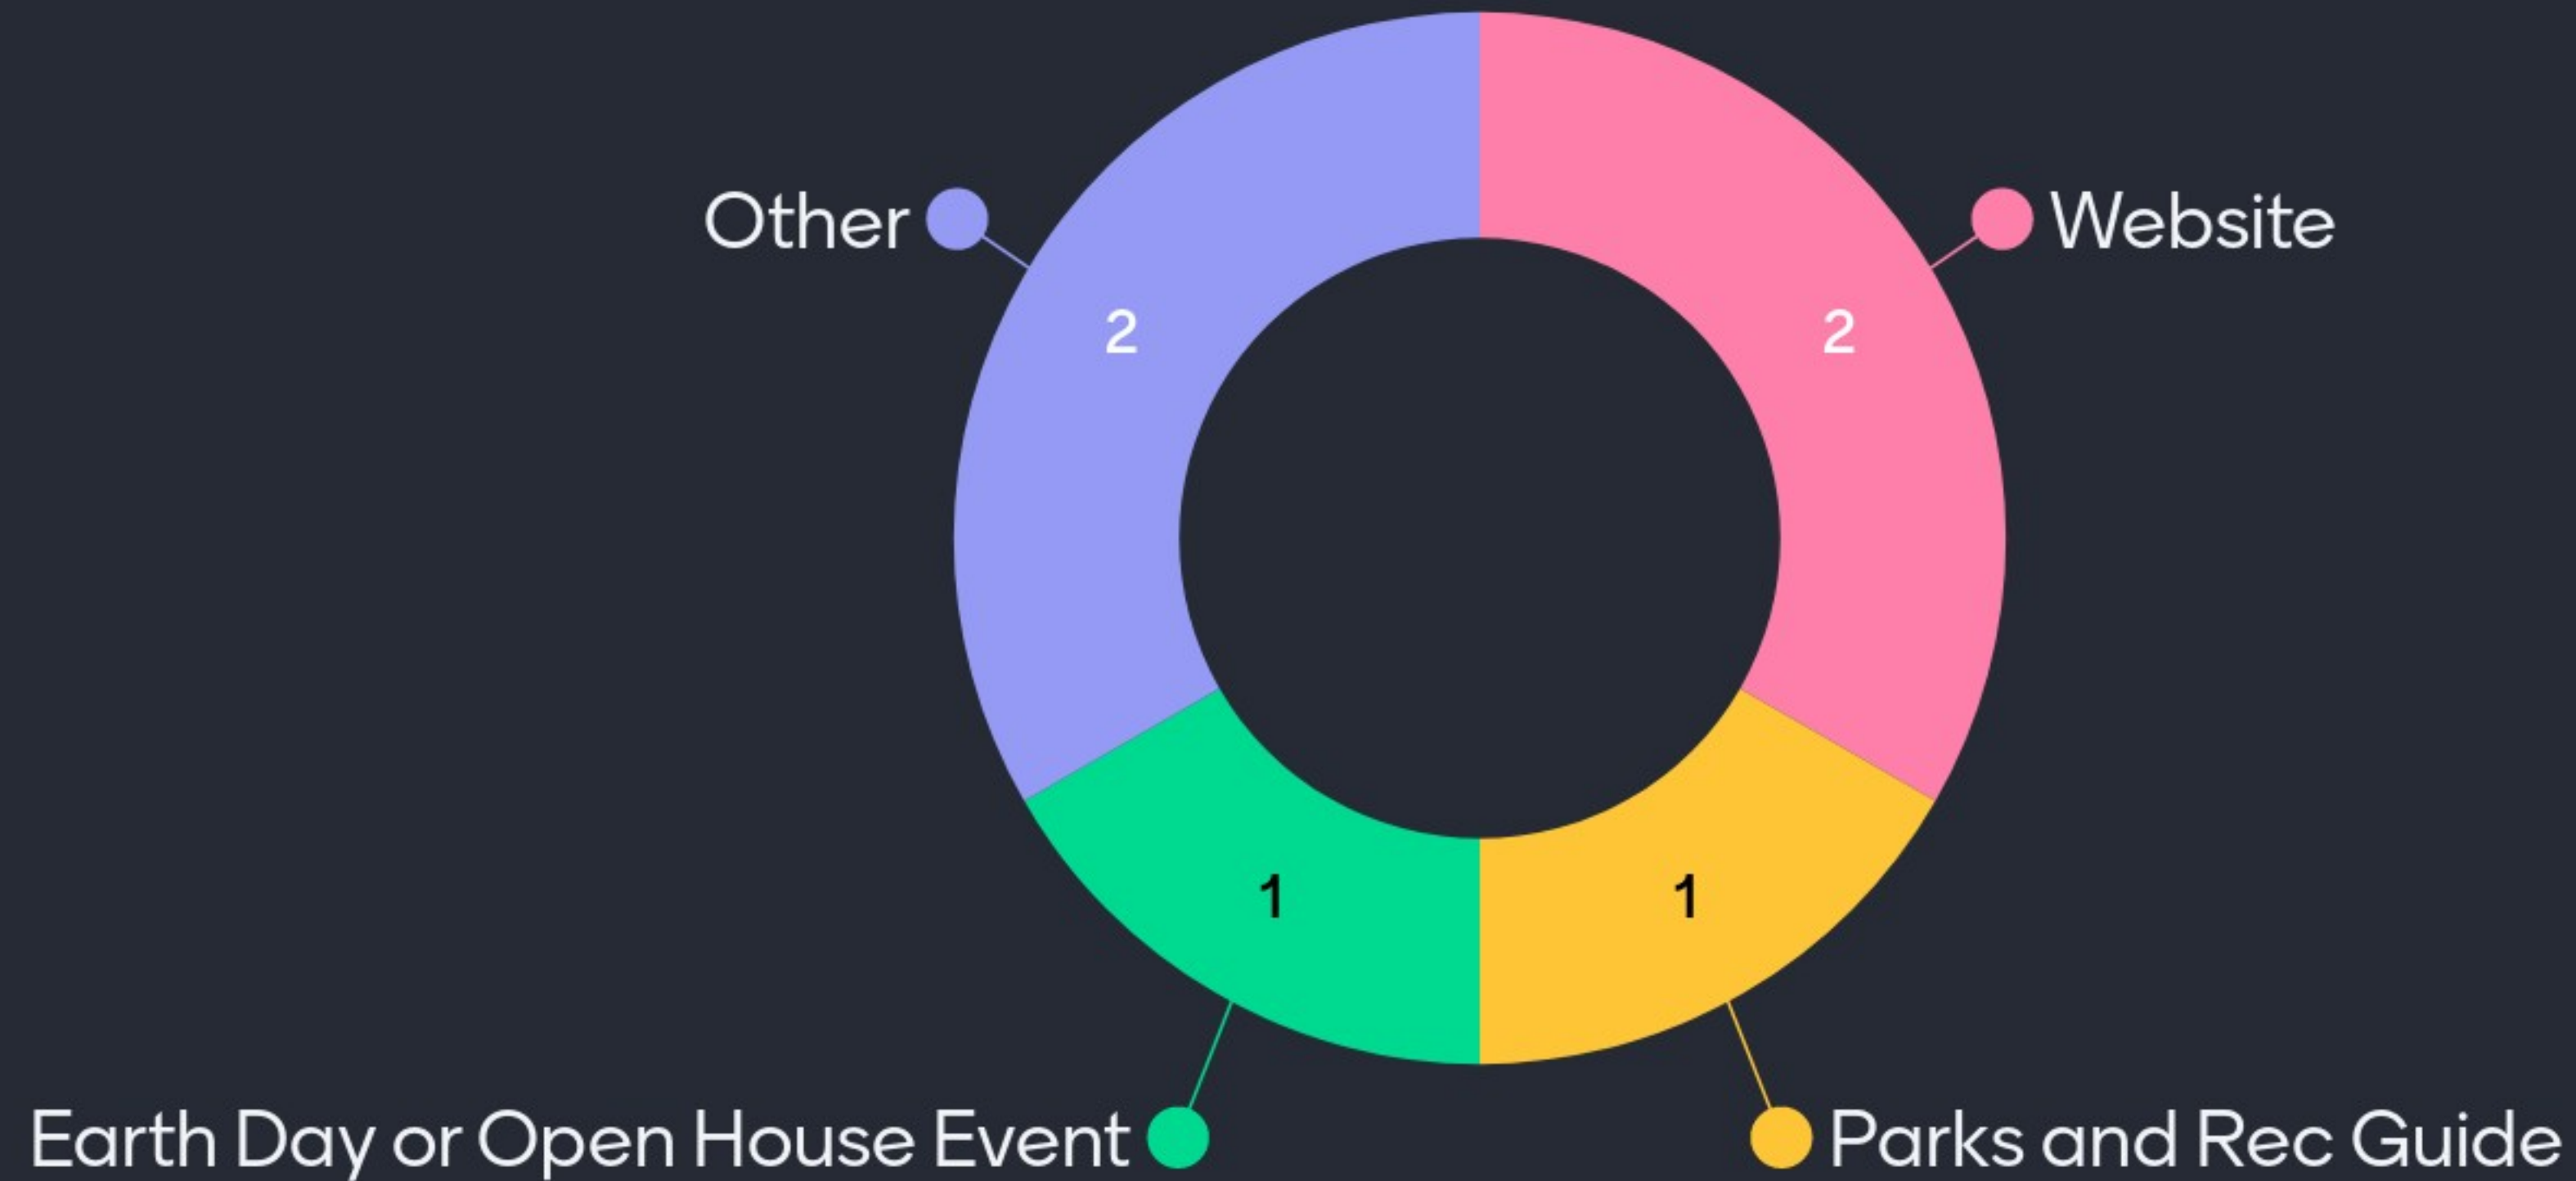

# How did you find out about this workshop?

# Rank your park priorities for Beaton Hill Park from most to least important.

# What type of character fits best at Big Rock Park South?

NATURAL

URBAN